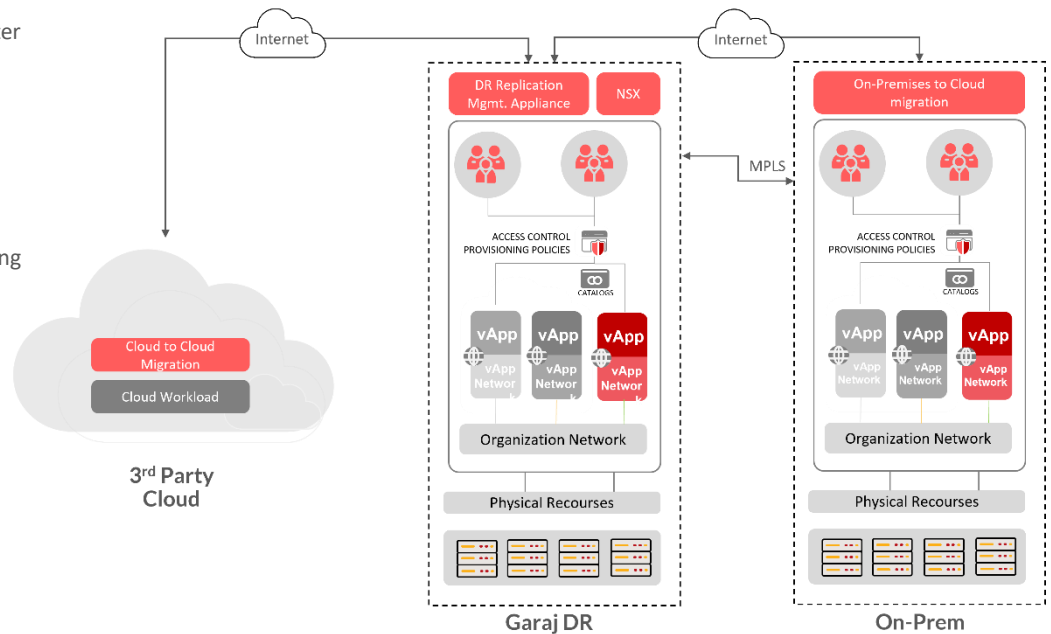

Cloud Director Availability

Business Continuity | Data Replication | Less Complexity

At a Glance

Garaj Cloud Director Availability offers simple, secure, and cost-effective onboarding, migration, and disaster recovery as a service (DRaaS).

The migration and DR support on-premises to cloud & cloud to cloud workloads.

Key Features

- One-click Migration
- RPO Compliance
- Endpoint Capacity Filter
- Multiple Replicators
- Simplified Pairing
- Active-Passive DR
- Active-Active DR
- Monitoring & Reporting

The Garaj Advantage

- | | | | |
|--------------------|------------------------|-------------------------|---------------------------|
| Local Support | Managed Services | Local Availability Zone | Dedicated Account Manager |
| Intrinsic Security | Local Currency Billing | Onshore Data Residency | Replication Bandwidth |